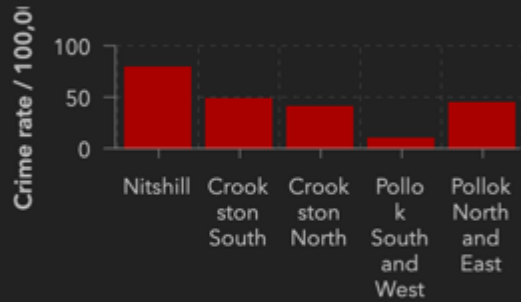

2018 Crime Rate

Last update: a few seconds ago

1 of 5

2018 CR in Nitshill

Last update: a few seconds ago

© Crown Copyright and database right 2018. All rights reserved. OS Licence No. 100023379 Powered by Esri