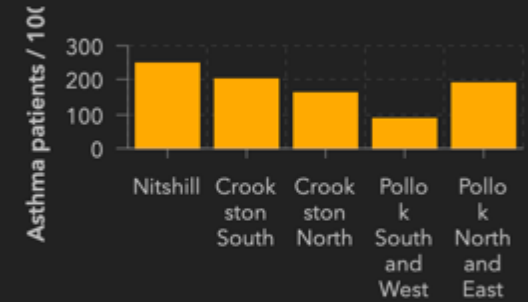

2018 Crime Rate

Last update: a few seconds ago

1 of 5

2018 CR in Nitshill

Last update: a few seconds ago

© Crown Copyright and database right 2018. All rights reserved. OS Licence No. 100023379 Powered by Esri

2017 Asthma Patients

Last update: a few seconds ago

1 of 5

2017 Asthma patients in Nitshill

Last update: a few seconds ago

Estimated Life Expectancy at Birth 2014-2018 (5-year average)

Last update: a few seconds ago