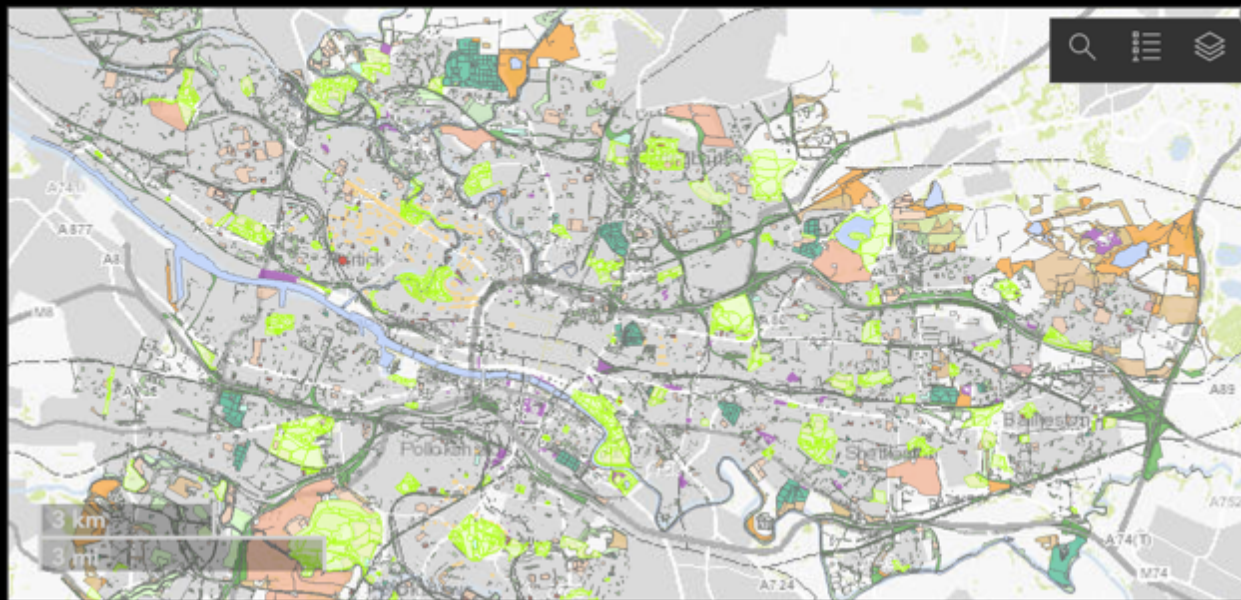

2018 Crime Rate

Last update: a few seconds ago

1 of 5

2018 CR in Nitshill

Last update: a few seconds ago

© Crown Copyright and database right 2018. All rights reserved. OS Licence No. 100023379 Powered by Esri