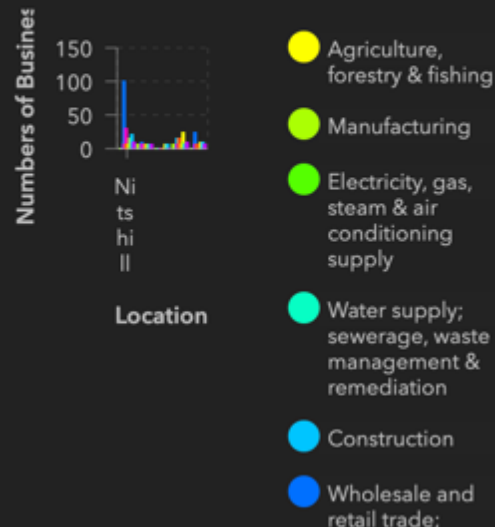

2019 Business Counts

Last update: a few seconds ago