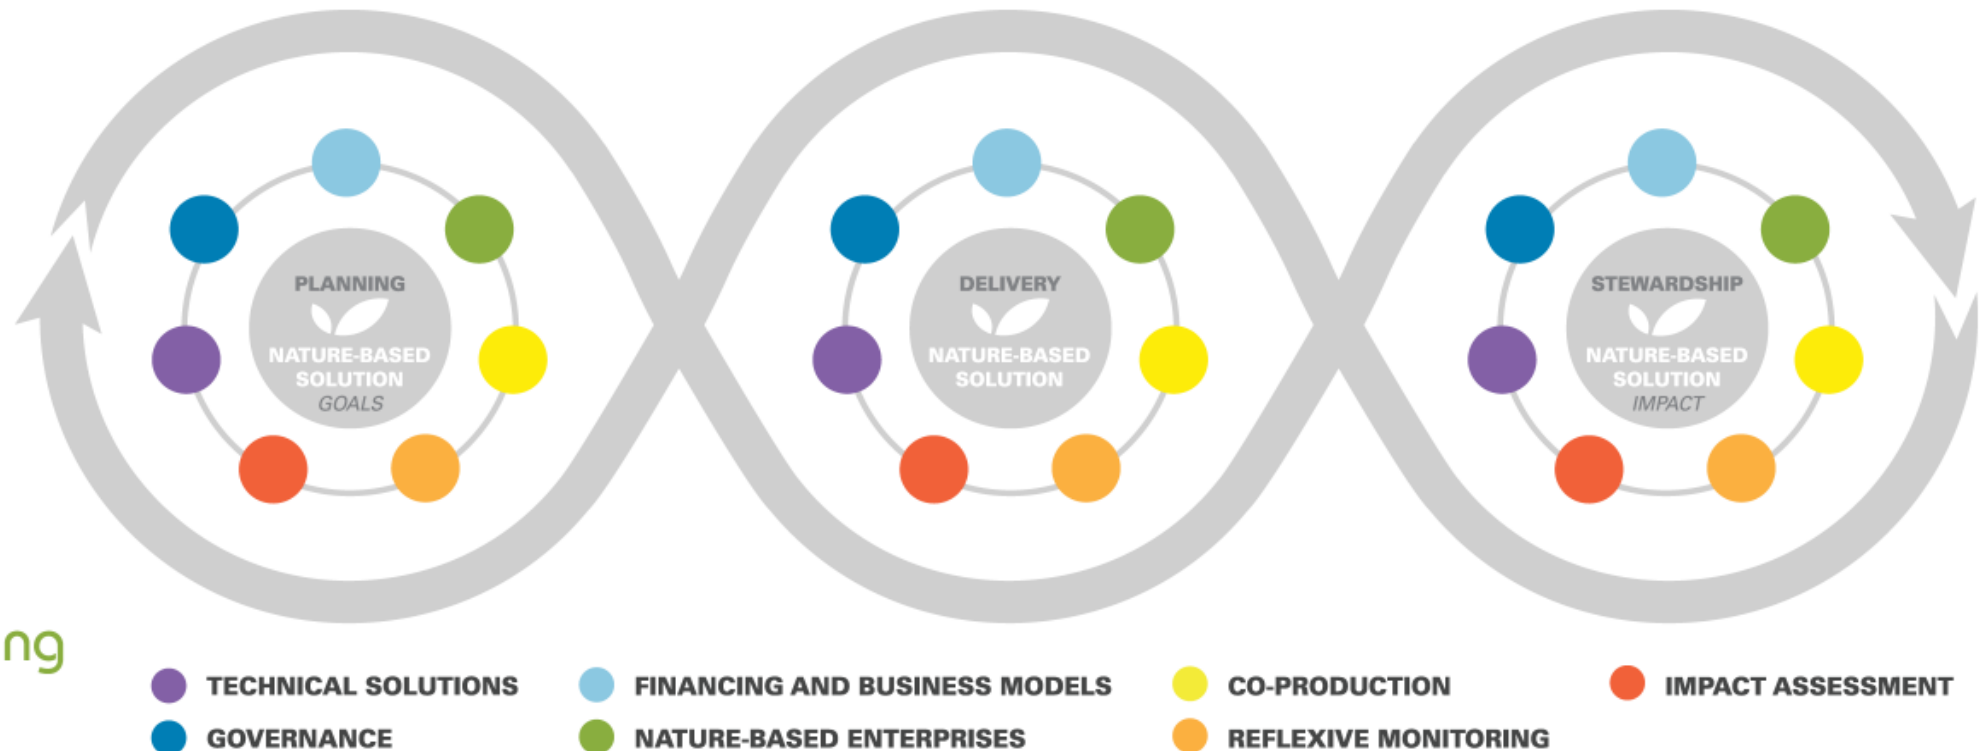

Connecting Nature Innovations

- [Connecting Nature Framework](#) – scaling out nature-based solutions
- [Reflexive Monitoring](#) – silo busting
- [UrbanByNature](#) – global programme for establishing a nature-based solutions approach
- [Financing and Business Models](#)
- [Nature-based enterprise platform](#) – networking
- [Technical solutions](#)
- [Governance](#)
- [Impact assessment](#) - Nature-based solutions dashboard (health and well-being)
- [Co-production](#)
- Nature-based solutions planning tool (iAPT)– practitioners

Connecting Nature Framework

- Process innovation
- Scaling out nature-based solutions
- Reflexive Monitoring – silo busting

Connecting Nature Framework

UrbanByNature

GET IN TOUCH

The Connecting Nature project will launch the first phase of the UrbanByNature Programme with its 7 steps worldwide in 2019 with the global city network ICLEI – Local Governments for Sustainability.
connecting.nature@iclei.org