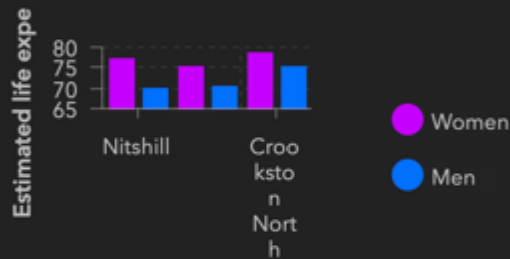

2017 Asthma Patients

Last update: a few seconds ago

1 of 5

2017 Asthma patients in Nitshill

Last update: a few seconds ago

Estimated Life Expectancy at Birth 2014-2018 (5-year average)

Last update: a few seconds ago