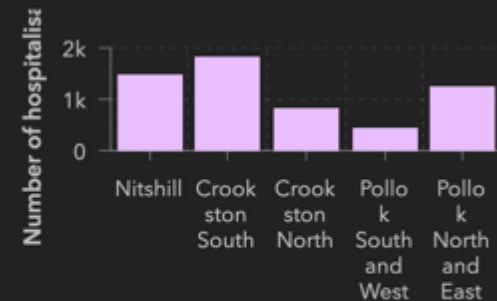

2017 Asthma Patients

Last update: a few seconds ago

1 of 5

2017 Asthma patients in Nitshill

Last update: a few seconds ago

Estimated Life Expectancy at Birth 2014-2018 (5-year average)

Last update: a few seconds ago

1 of 5

2014-18 LE in Nitshill

Last update: a few seconds ago

2019 Business Counts

Last update: a few seconds ago

2017 Alcohol-related Hospitalisations

Last update: a few seconds ago

1 of 5