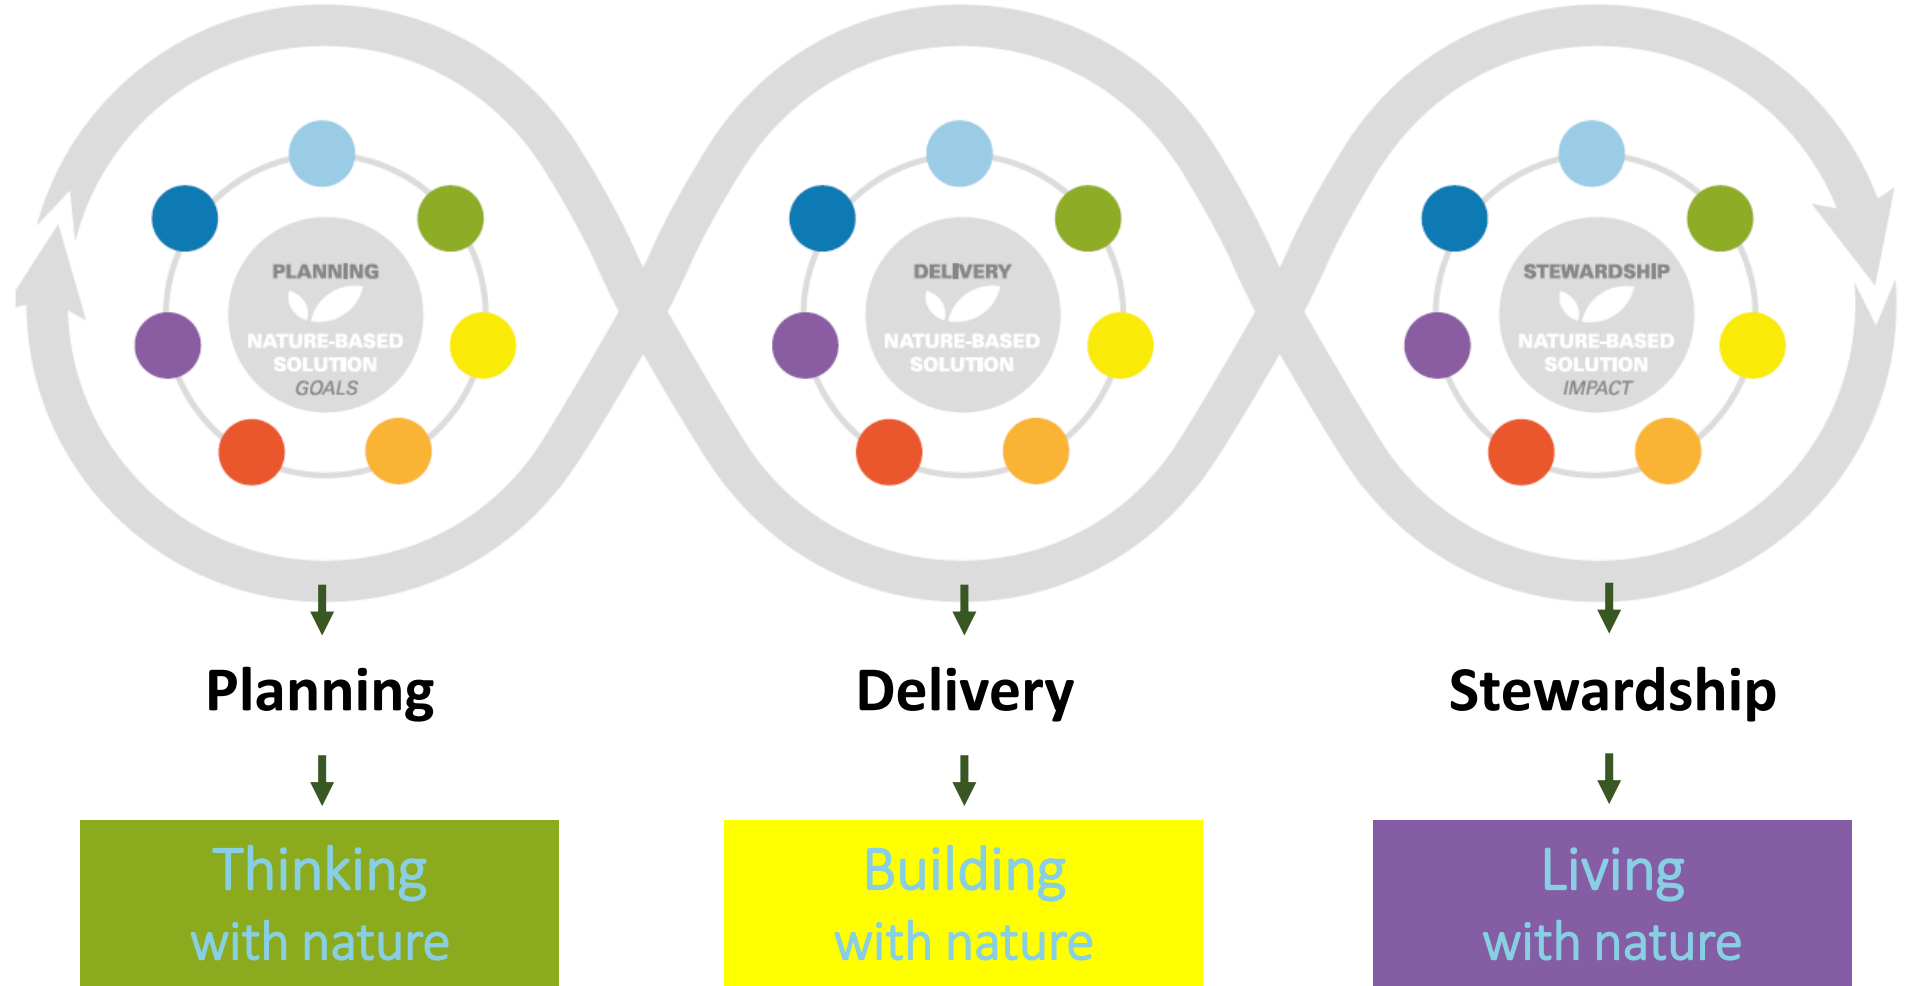

Connecting Nature Framework

...in the summit program

- TECHNICAL SOLUTIONS
- GOVERNANCE
- FINANCING AND BUSINESS MODELS
- NATURE-BASED ENTERPRISES
- CO-PRODUCTION
- REFLEXIVE MONITORING
- IMPACT ASSESSMENT

Connecting Nature Framework *...in the summit program*

Thinking with nature

- Policy for upscaling NBS
- Transitioning from theory to action
- Reflections of the morning
- The economic impact of nature-based solutions
- Thinking with nature: Reflexive Monitoring
- Plural values
- Urban planning innovation

Living with nature

- Drinkable Rivers
- EM|PATH
- Nature for health & wellbeing
- Community allotments
- Co-production to multi-actor governance

CN Framework Elements

- TECHNICAL SOLUTIONS
- GOVERNANCE
- FINANCING AND BUSINESS MODELS
- NATURE-BASED ENTERPRISES
- CO-PRODUCTION
- REFLEXIVE MONITORING
- IMPACT ASSESSMENT