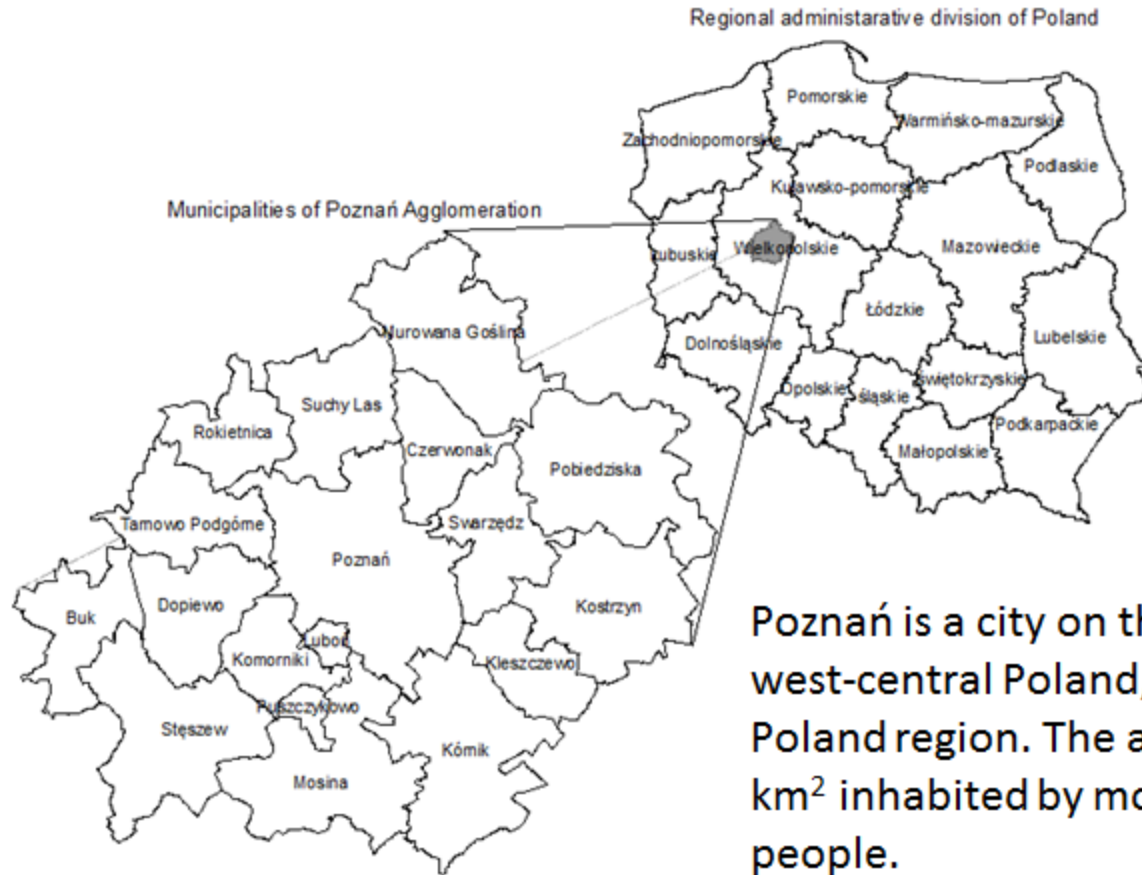

A large banner with a purple border. On the left, a stylized city skyline is visible. A large, curved graphic element, resembling a leaf or a ribbon, is colored in shades of green and yellow. The text '#ConnectingNatureSummit' is written along this curve. On the right, there is a line-art illustration of a city skyline with trees and birds, and a colorful leaf-like graphic. Below this illustration, a box contains the event details. At the bottom left of the banner, there are logos for 'Connecting Nature', 'POZnan*', and the European Union flag with funding information.

#ConnectingNatureSummit

**Connecting Nature
Virtual Summit
2nd edition**

**Enterprise Summit
29-30 June 2021
Poznań**

Location of the City of Poznań, Poland

Poznań is a city on the Warta River in west-central Poland, in the Greater Poland region. The area of Poznań is 261 km² inhabited by more than half milion people.

It is the historical capital of the Greater Poland region and is currently the administrative capital of the province called Greater Poland Voivodeship.

AGENDA

29 June 2021

- Plenary session on NBE key challenges
- Parallel thematic sessions inviting to NBE Platform communities
- Capacity building for enterprises and support organisations
- NBE Award