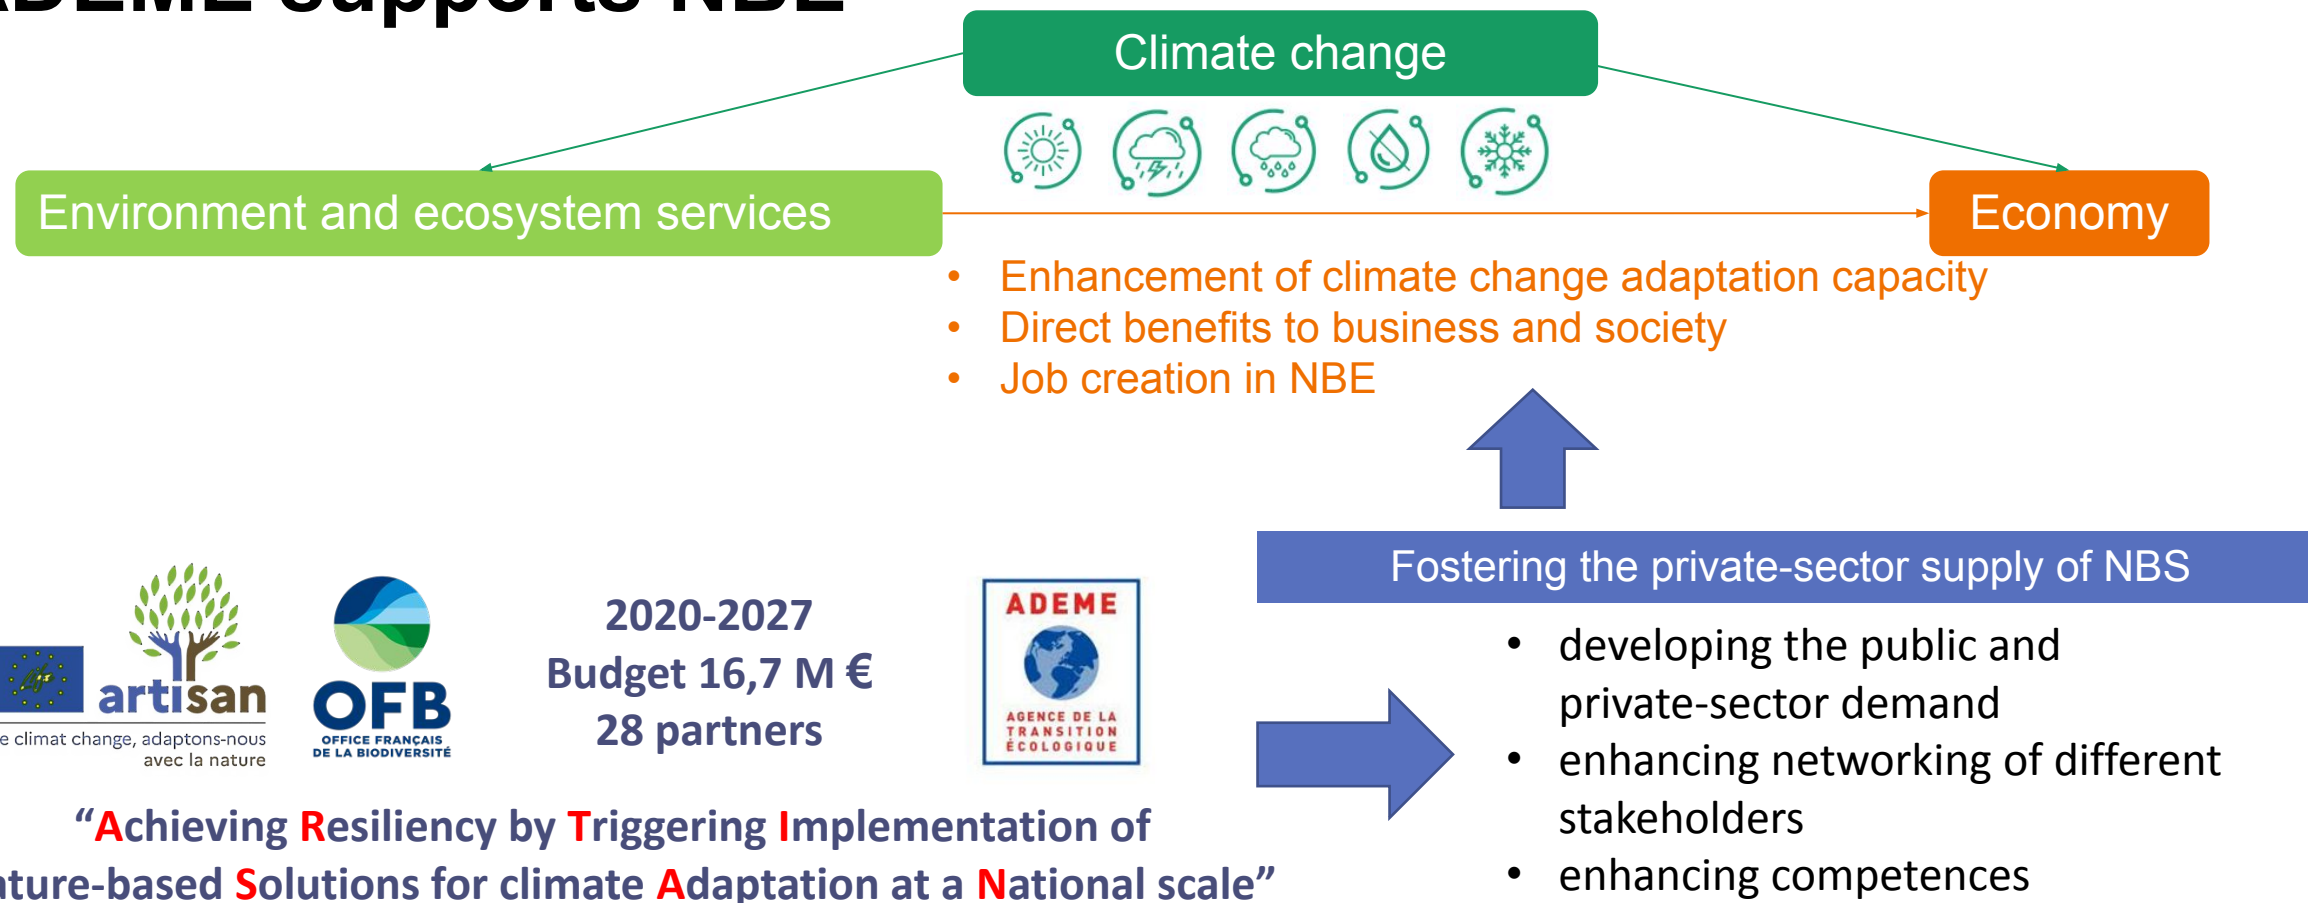

# ADEME supports NBE

2020-2027  
Budget 16,7 M €  
28 partners

“Achieving Resiliency by Triggering Implementation of nature-based Solutions for climate Adaptation at a National scale”